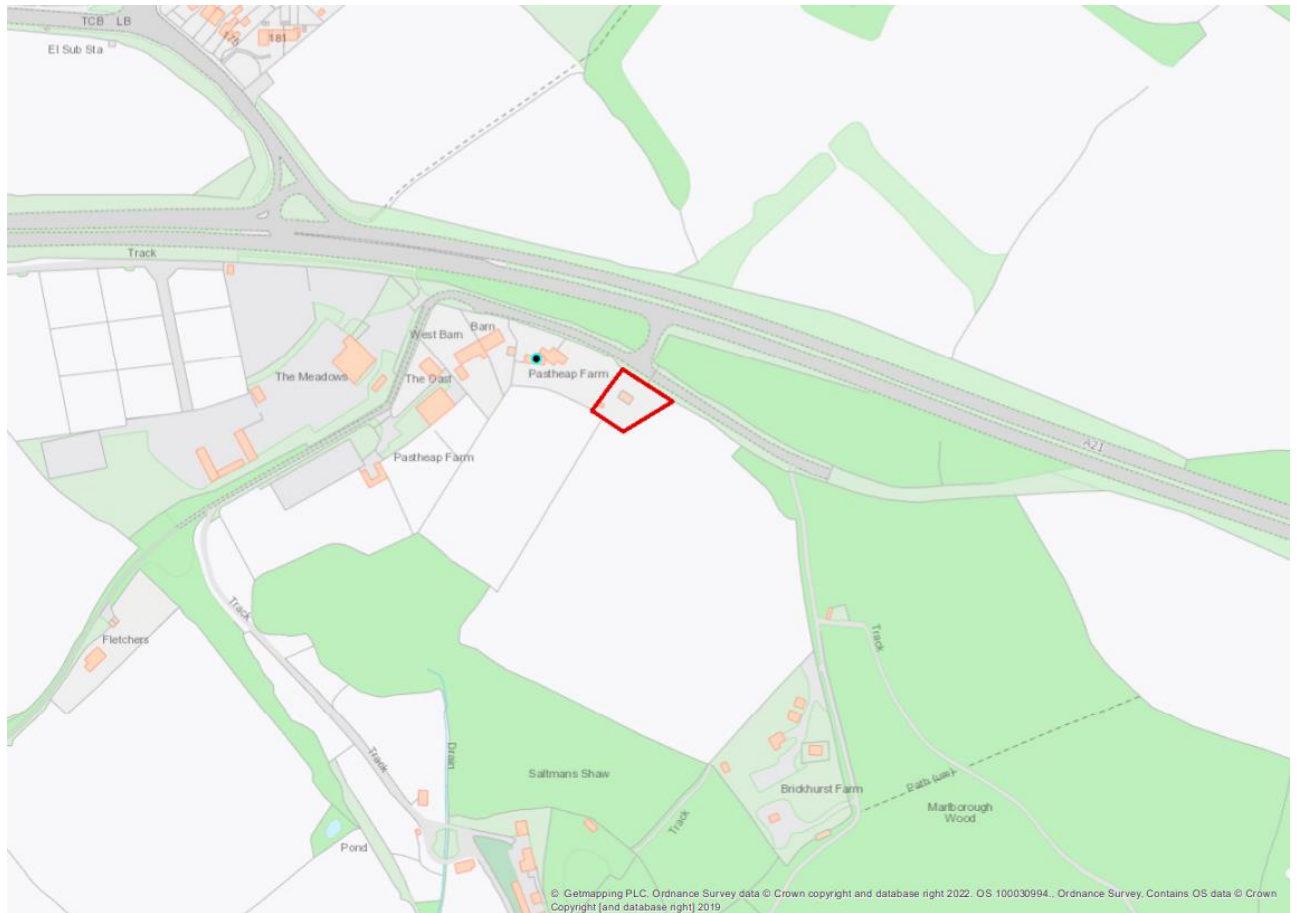

|   |                             |
|---|-----------------------------|
| <b>APPLICATION PROPOSAL</b>   | <b>Ref No 22/01411/FULL</b> |
| Change of use to land from agricultural/grazing to use as dog kennels                 |                             |
| <b>ADDRESS:</b> Pastheap Farm, Hastings Road, Pembury, Tunbridge Wells, Kent, TN2 4BL |                             |

### Condition Summary

- (1) Approved Plans
- (2) Use of Land for Dog Day Care Purposes Only
- (3) Opening Hours
- (4) Details
- (5) External Lighting
- (6) Noise
- (7) Waste

**Site Location Plan (Postcode: TN2 4BL)**

**Block Plan**